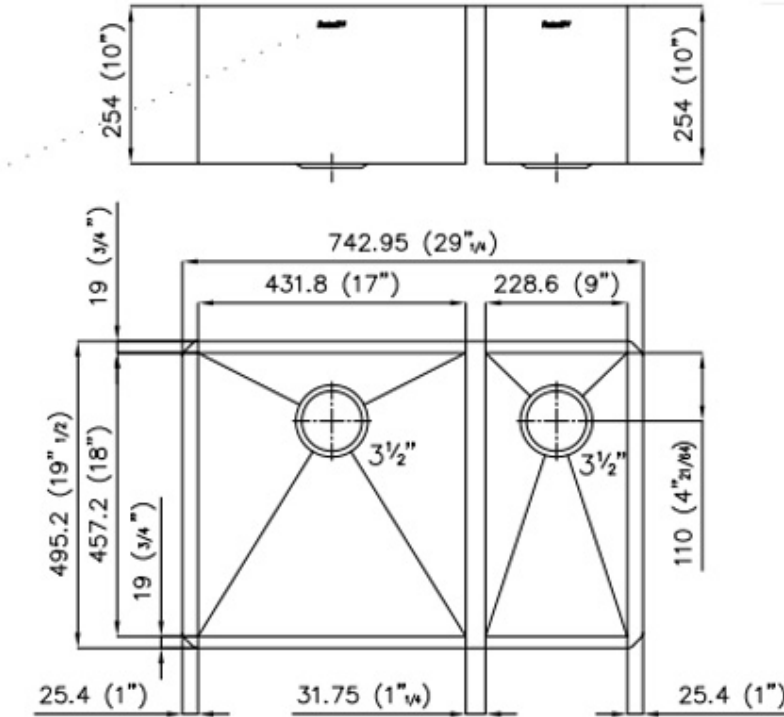

### DETAILS

Edge/Installation Type	Undermount
<b>Series</b>	Quadra Armored
Texture	Satin
Material	AISI 304 stainless steel
Thickness	16 Gauge (1.5 mm)
Overall dimensions	29 1/4" x 19" 1/2"
Bowls dimensions	2 bowls 17" x 18" + 9" x 18"
Bowls depth	10"

Cut out 27 1/4" x 18"

---

Waste fitting type 3 1/2" - with stainless steel basket

---

Bowls bottom X cross bending for easy water draining

---

Underside Protected with heavy duty undercoating

---

---

**Deep bowls** This bowls reach an important depth, over 20 cm, thanks to the advanced production technology, that can be offer great capieny and practicity in all the washing operations.

---

**Squared bowls - 0/9 radius** The square bowls of Foster have perfectly squared vertical edges, while those on the bottom have a small radius of 9 mm that facilitates cleaning operations.

### DIMENSIONS