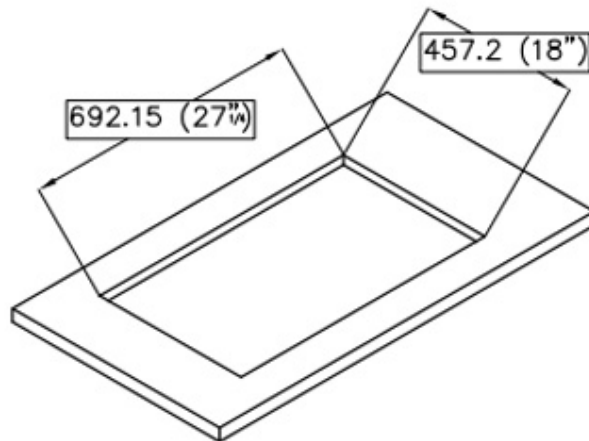

TECHNICAL DATA

DIMENSIONS

CUT OUT